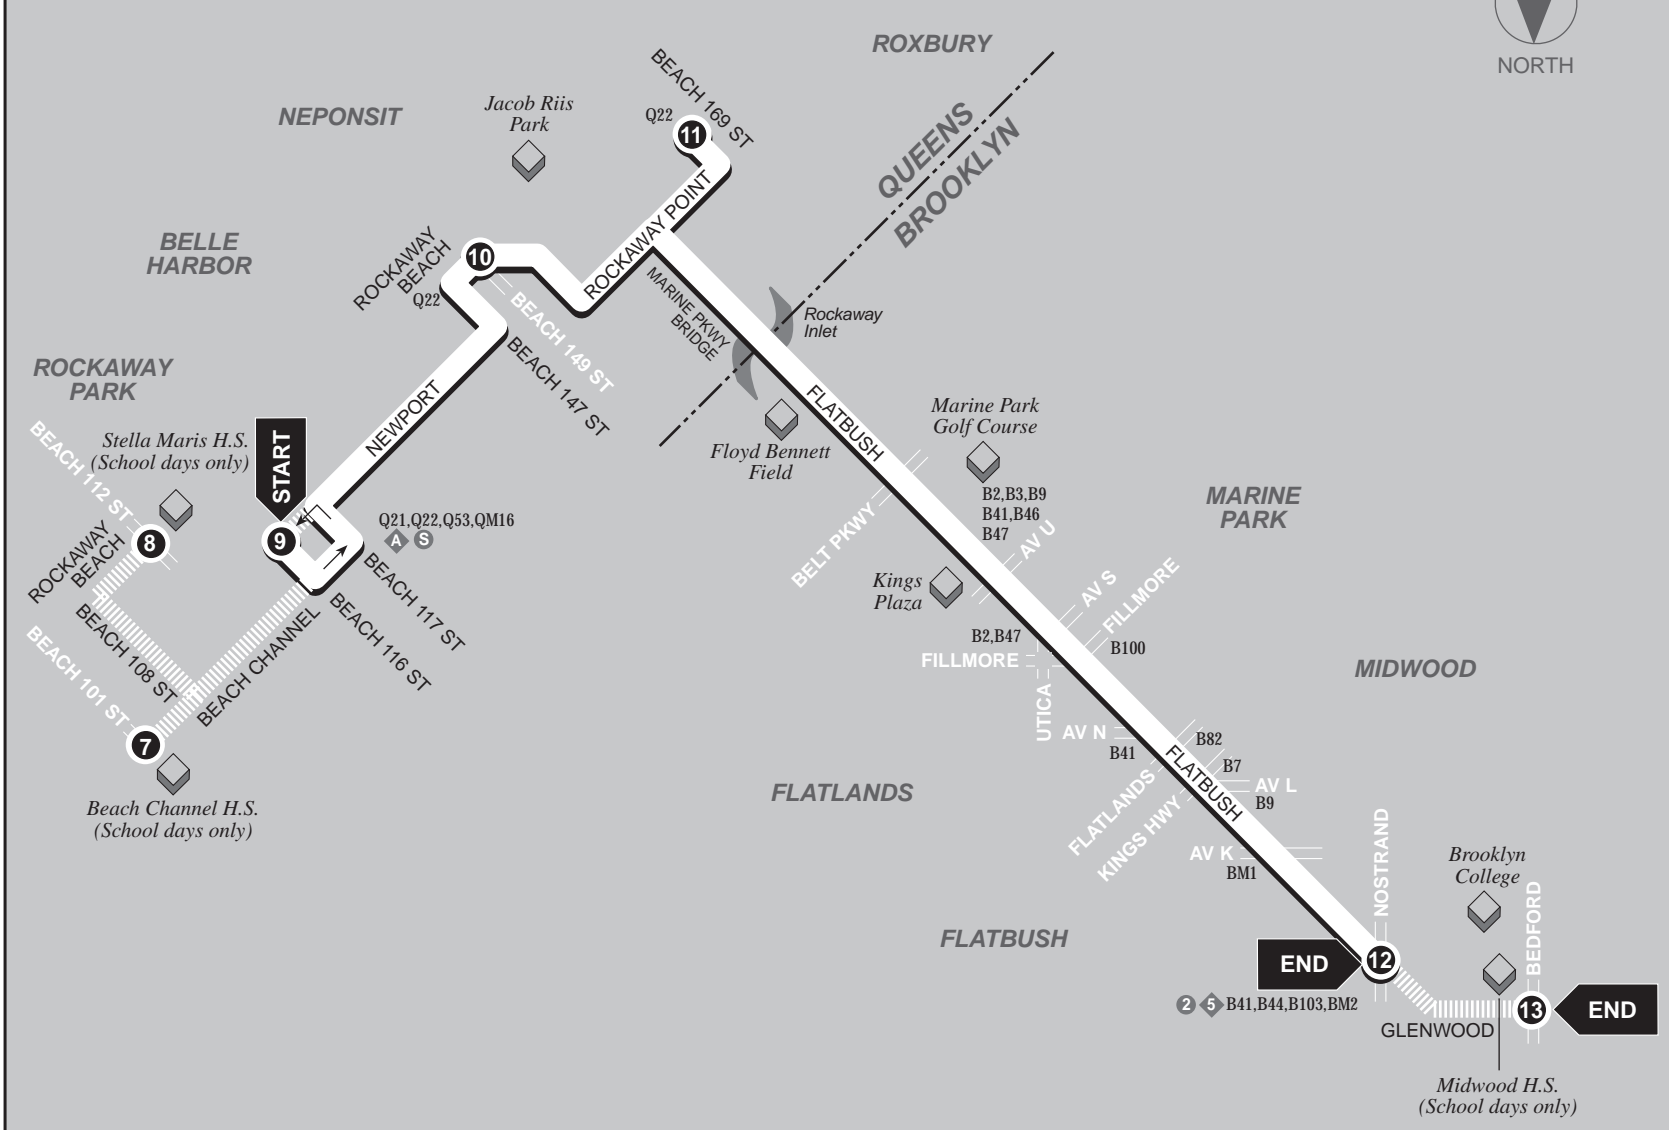

Westbound
To Midwood

7	8	9	10	11	12	13	9	10	11	12
Does Bus Start at Beach 101 St & Beach Channel?	Does Bus Start at Beach 112 St & Rockaway Beach?	BUS STARTS at Beach 116 St & Newport	Bus leaves from Beach 149 St & Rockaway Beach	Bus leaves from Beach 169 St & Rockaway Point	BUS ENDS at Flatbush & Nostrand	BUS ENDS at Glenwood & Bedford	BUS STARTS at Beach 116 St & Newport	Bus leaves from Beach 149 St & Rockaway Beach	Bus leaves from Beach 169 St & Rockaway Point	BUS ENDS at Flatbush & Nostrand