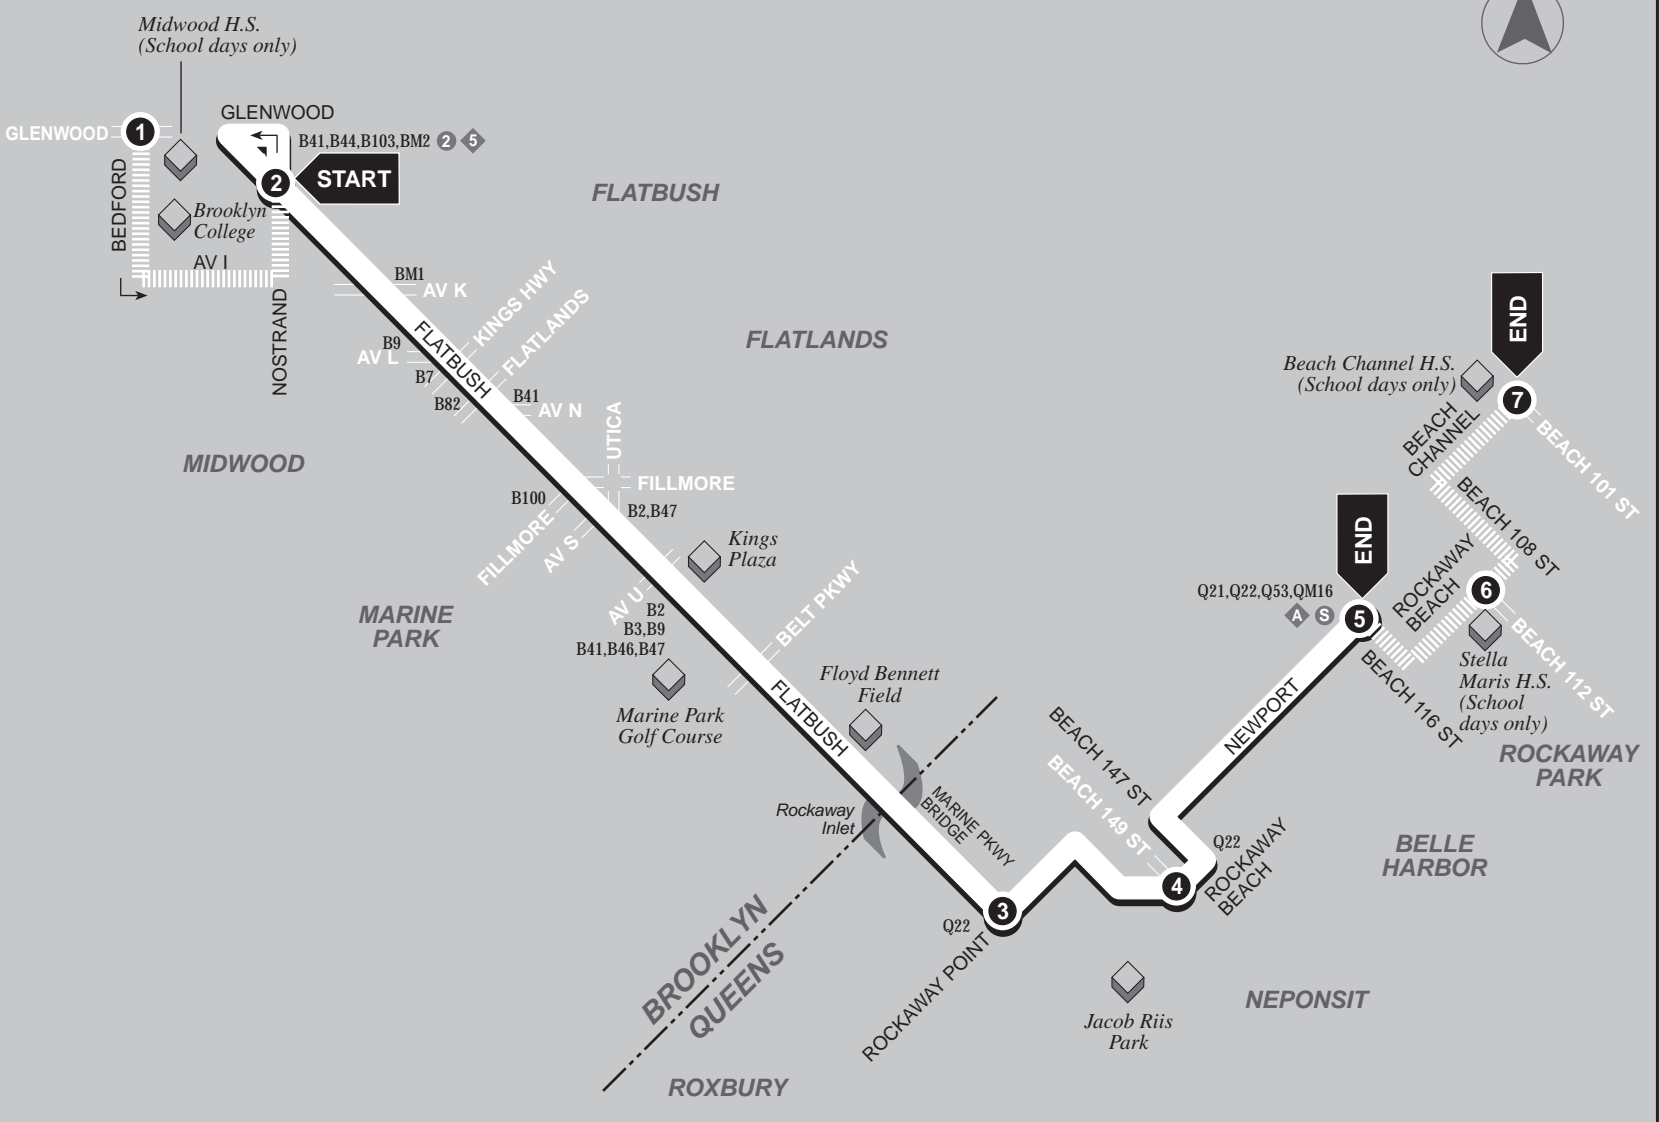

▶ **Eastbound** ▶
To Rockaway Park

NORTH

1	2	3	4	5	6	7	2	3	4	5
Does Bus Start at Glenwood & Bedford?	BUS STARTS at Flatbush & Nostrand	Bus leaves from Marine Pkwy & Rockaway Point	Bus leaves from Beach 149 St & Rockaway Beach	BUS ENDS at Beach 116 St & Newport	Bus arrives at Beach 112 St & Rockaway Beach	BUS ENDS at Beach 101 St & Beach Channel	BUS STARTS at Flatbush & Nostrand	Bus leaves from Marine Pkwy & Rockaway Point	Bus leaves from Beach 149 St & Rockaway Beach	BUS ENDS at Beach 116 St & Newport